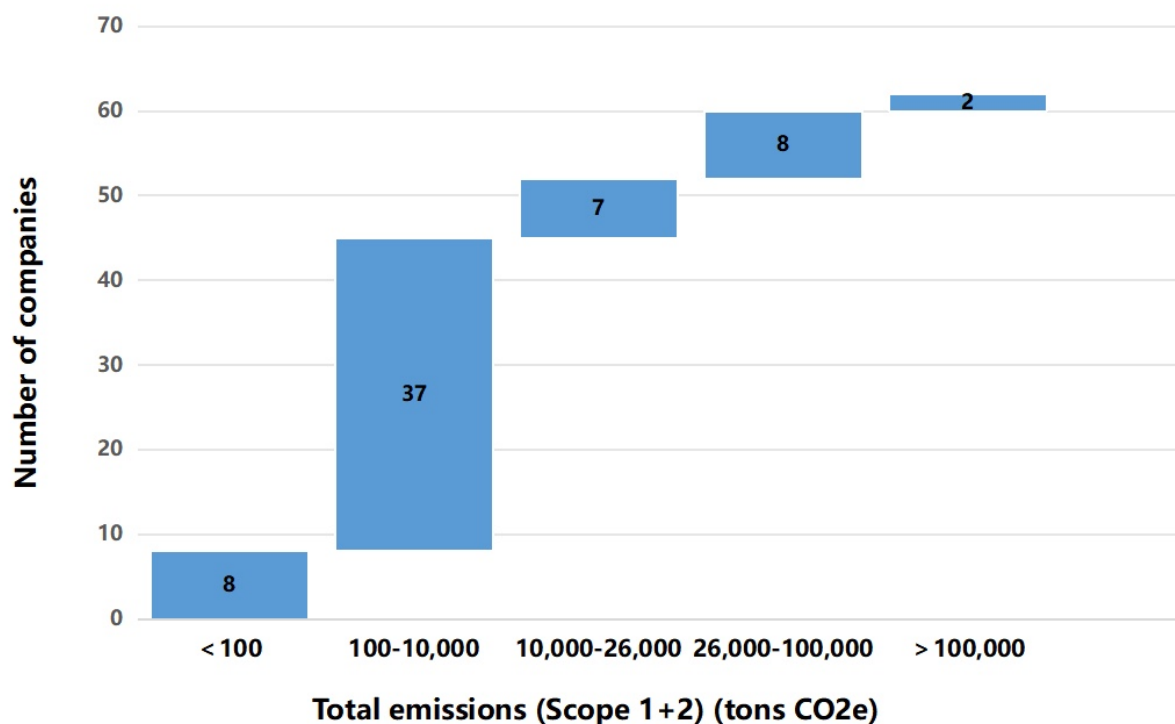

## Dual Carbon Actions

In December 2024, the total carbon emissions disclosed through the Blue Map reached 0.7837 million tons of CO<sub>2</sub>e. These emissions were reported by 62 enterprises across 20 industries (see Figure 1 for emission distribution ranges, and Figures 2 and 3 for the distribution of enterprises and emissions by industry).