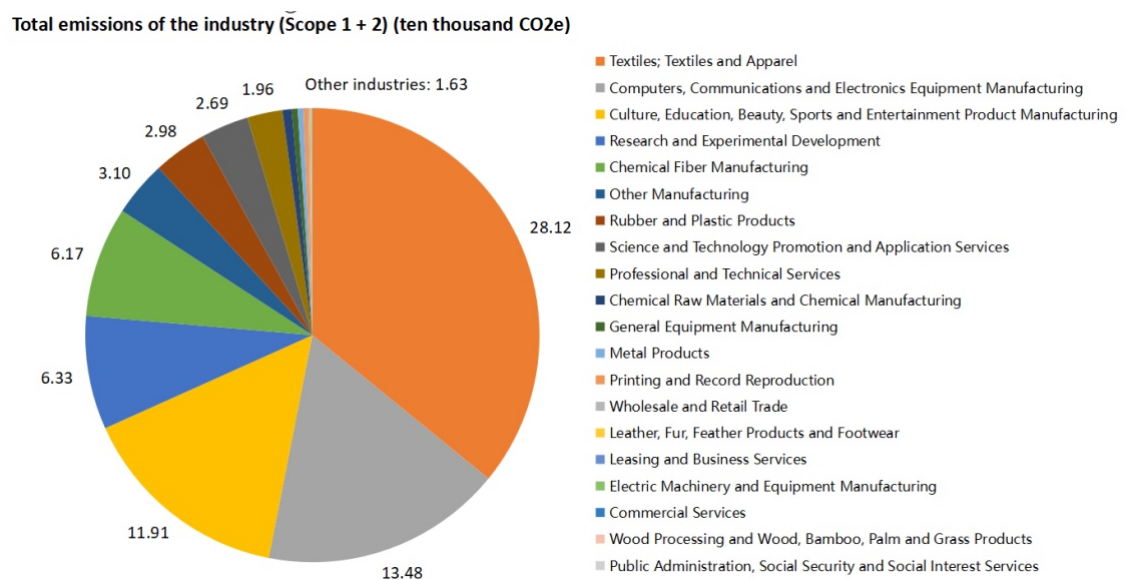

Figure 3 Distribution of GHG emissions (Scope 1+2) by industry